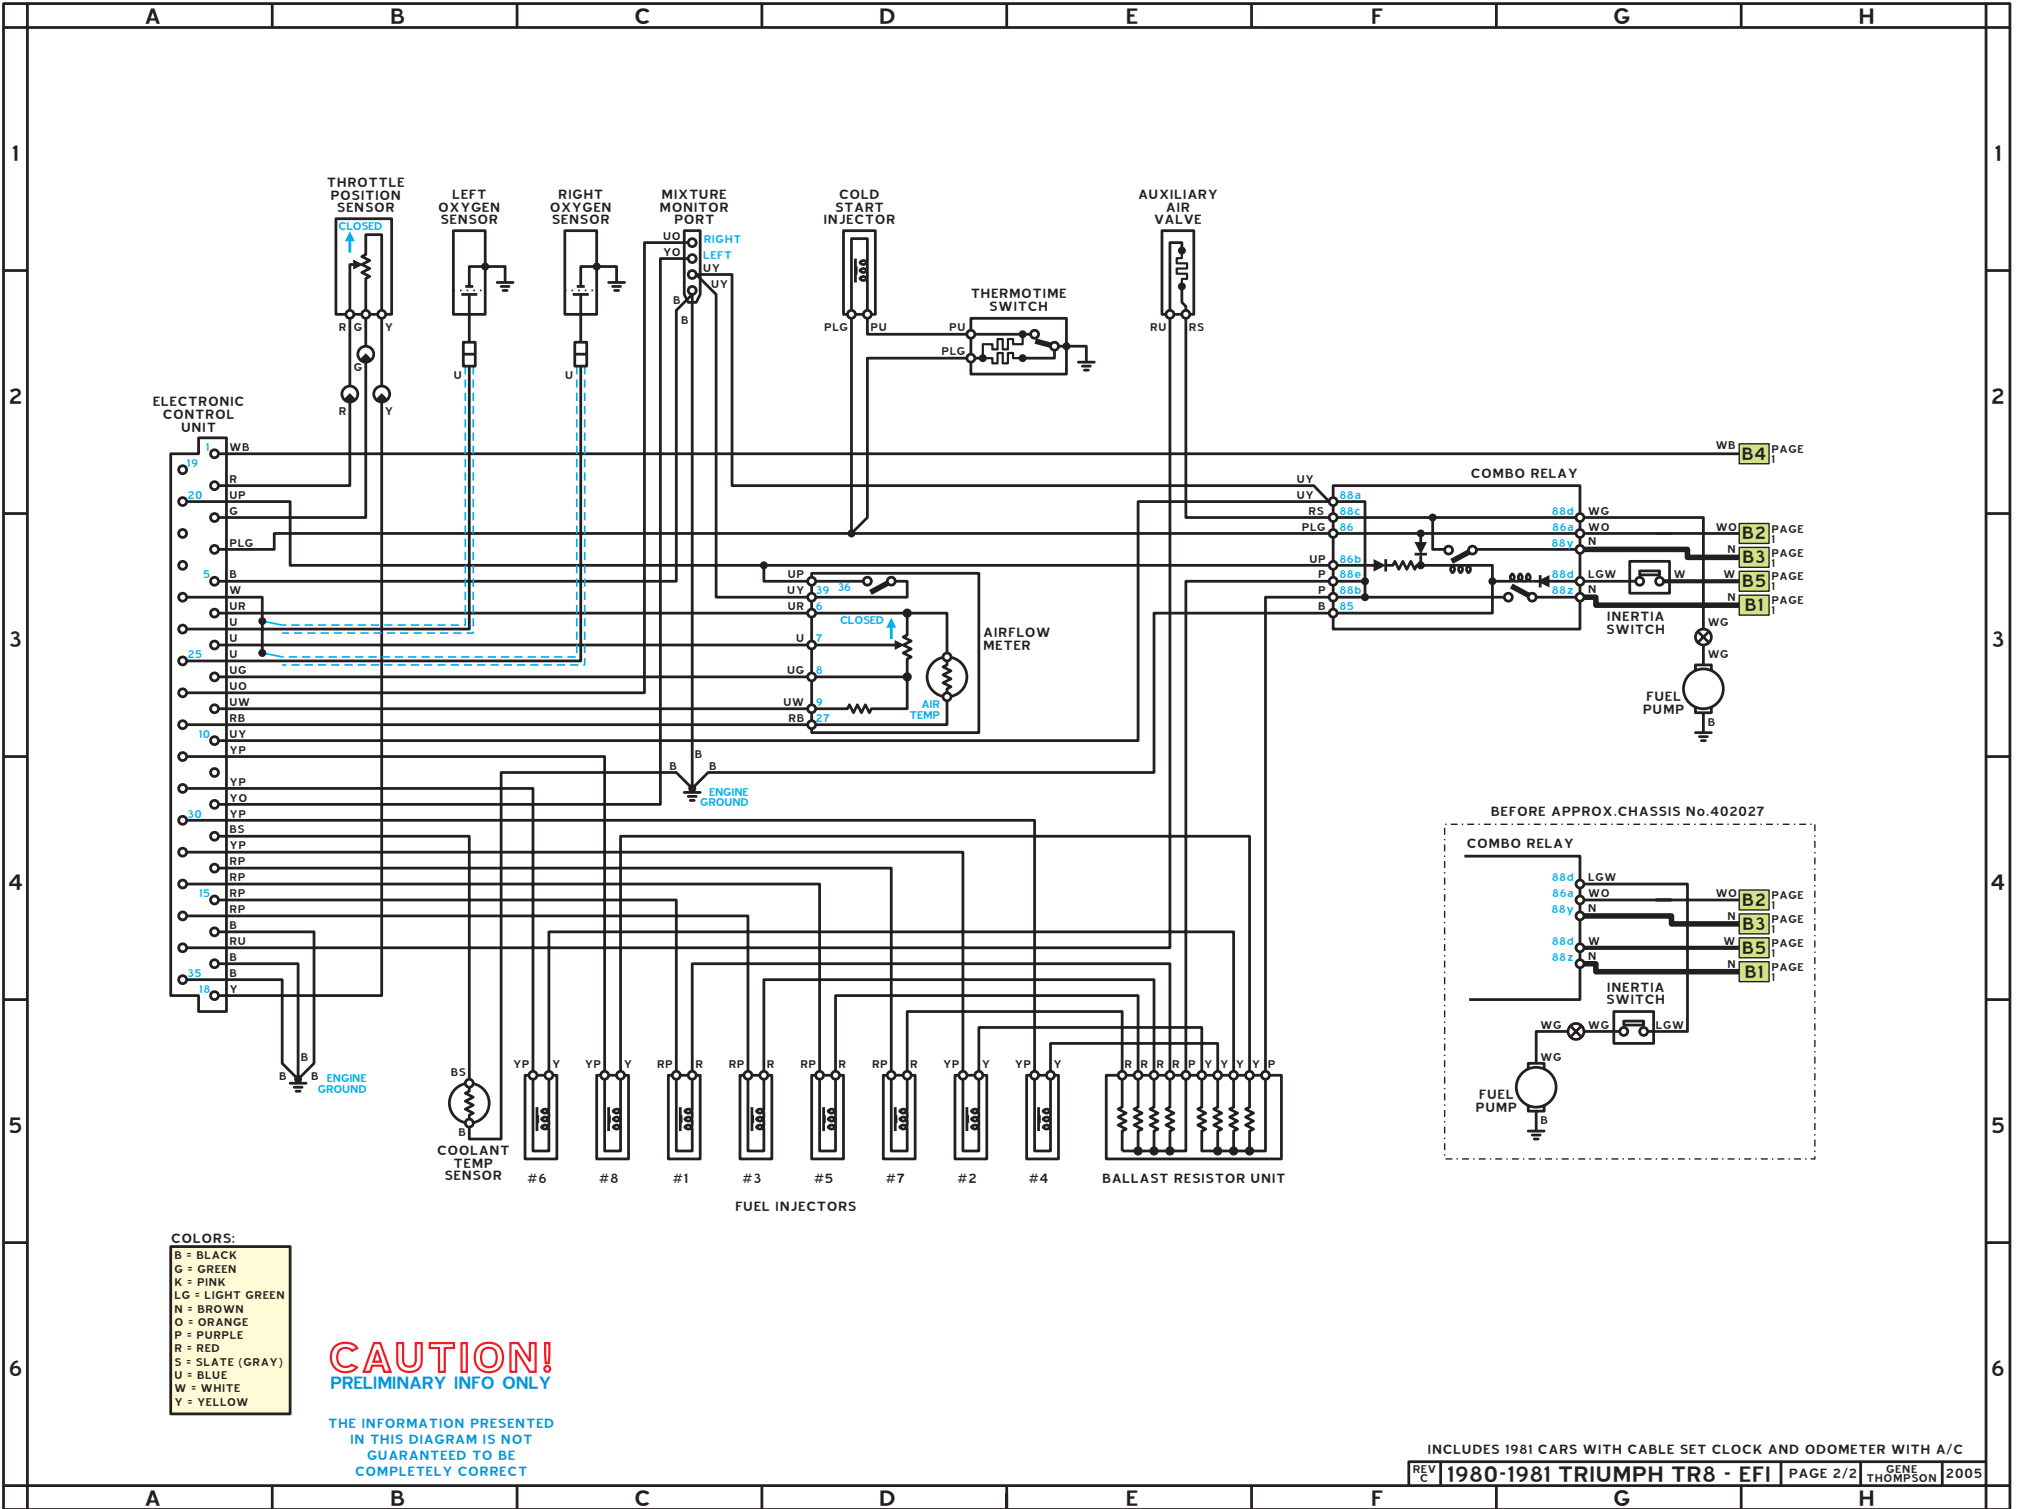

CAUTION!
PRELIMINARY INFO ONLY

THE INFORMATION PRESENTED IN THIS DIAGRAM IS NOT GUARANTEED TO BE COMPLETELY CORRECT

WB [B4] PAGE

WO [B2] PAGE

N [B3] PAGE

W [B5] PAGE

N [B1] PAGE

- COLORS:**
- B = BLACK
 - G = GREEN
 - K = PINK
 - LG = LIGHT GREEN
 - N = BROWN
 - O = ORANGE
 - P = PURPLE
 - R = RED
 - S = SLATE (GRAY)
 - U = BLUE
 - W = WHITE
 - Y = YELLOW

CAUTION!
PRELIMINARY INFO ONLY

THE INFORMATION PRESENTED
IN THIS DIAGRAM IS NOT
GUARANTEED TO BE
COMPLETELY CORRECT